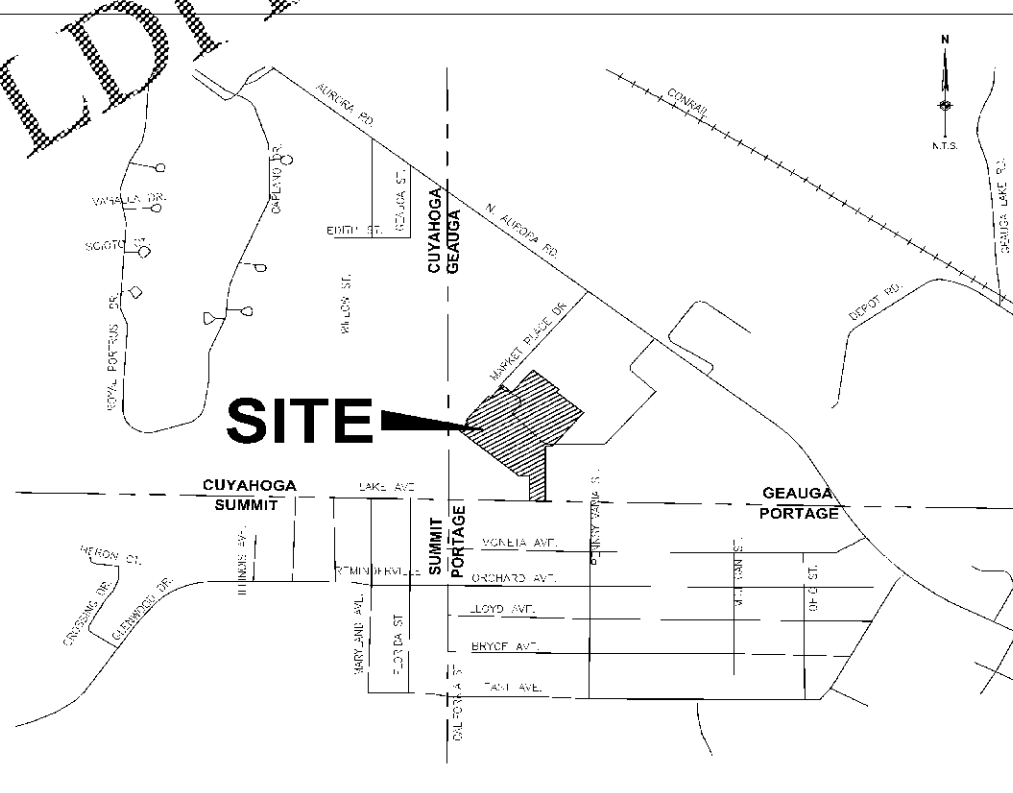

VICINITY MAP

SHEET INDEX

No.	DATE	REVISION
0000		COVER SHEET
0100-C101		ALTA/ASCM LAND TITLE SURVEY
0106		ACCESS MANAGEMENT PLAN
0110		EXISTING CONDITIONS/DEMOLITION PLAN
0111-0112		EROSION CONTROL PLANS - SHAPP SITE MAPS
0113		EROSION CONTROL NOTES AND DETAILS
0200		SITE PLAN
0201-0202		CONSTRUCTION PHASING PLANS
0203		PAVING PLAN
0300		GRADING AND DRAINAGE PLAN
0400		UTILITY PLAN
0500		LANDSCAPING PLAN
0600-0602		DETAIL SHEET
0700		LIGHTING PLAN

No.	DATE	REVISION
5/31/07		OTR FINAL PLANS
12/15/06		WAL-MART DESIGN CIVILS SUBMITTAL
PROJECT No.: 06614-2		
		C000

2 WORKING DAYS BEFORE YOU DIG
CALL TOLL FREE 800-362-2764
OHIO UTILITY RECORDS SERVICE

DRAWING INDEX LEGEND

- MOST RECENT ISSUE OR REVISION DATE
- COVER SHEET
- LATEST REVISION NUMBER
- FIELDED CIRCLE INDICATES DRAWING PROVIDED WITH THIS ISSUE